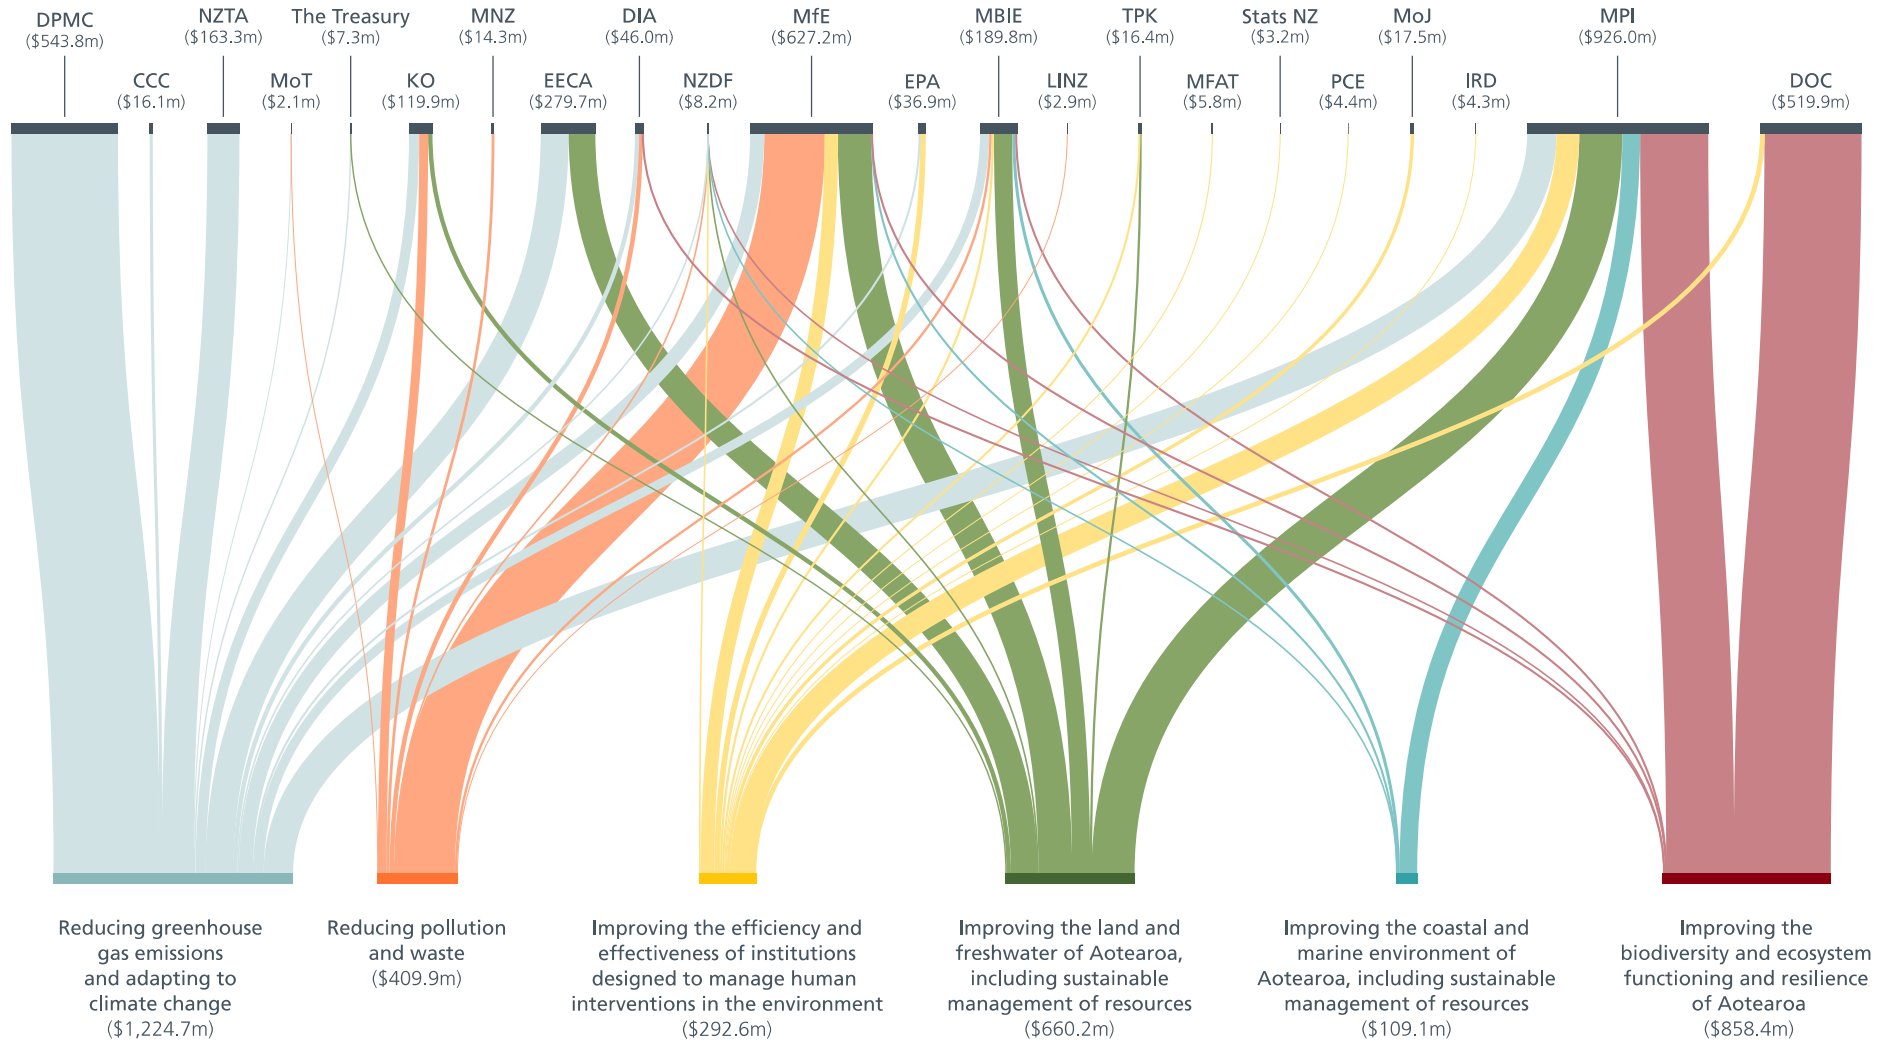

Parliamentary Commissioner for the Environment

Te Kaitiaki Taiao a Te Whare Pāremata

The Sankey diagram shows environmental expenditure budgeted for 2024/25 by government agencies, attributed to enduring environmental outcomes. The top of the figure provides a sense of the total environmental spending by agency, the bottom shows where that spending is focused. Flows indicate the contribution of individual agencies.